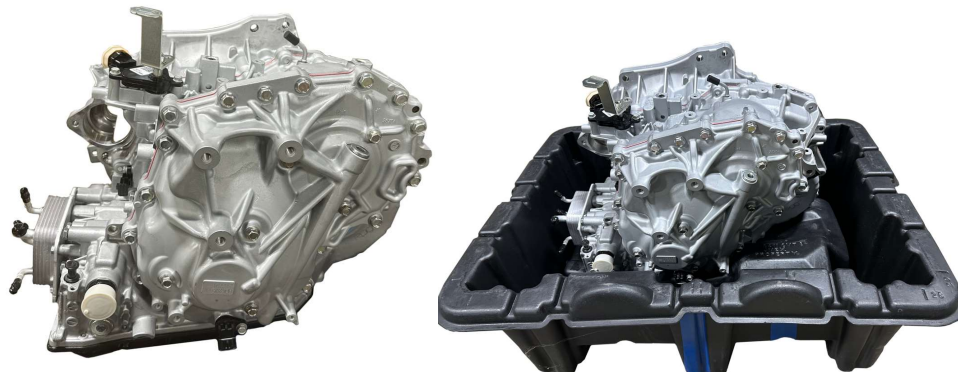

Attention: Nissan Dealer Principals, Executive Managers, Parts & Service Managers

08/26/2024
NPSB/24-788

Reman FK-K2 Transmission available 8/26/2024!

The Nissan Reman transmission program continues to grow by offering the following FK-K2 transmissions.

Part # 3102M-3VX0A-RA

Part # 3102M-3VX1C-RA

Value Advantage Part Number	Applied Model	Model Code	Start	End	Body
3102M-3VX0A-RA	Altima	L33	05/12	05/14	All
3102M-3VX1C-RA	Rogue JP Make	T32J	04/16	10/16	All

Features/Benefits:

- Remanufactured and tested to meet Nissan original specifications.
- Warranty 3 years/unlimited miles* (whichever occurs first)
- Order through the EPC, shipped directly from the PDC's.
- Standard Nissan parts warranty process
- Standard Nissan core return process
- Dealer net pricing @ \$3,111.95 MSRP \$4,102.79 *(*subject to change without notice*)
- Returnable dunnage